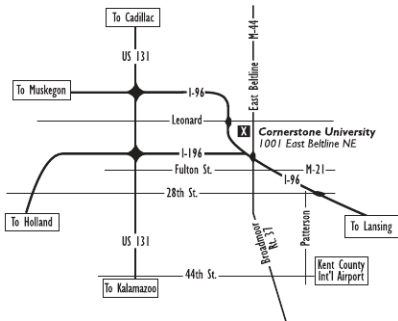

HUGE GOLF LIQUIDATION

AT CORNERSTONE UNIVERSITY

**FRIDAY, JANUARY 11 (10AM-7PM)
SATURDAY, JANUARY 12 (9AM-4PM)**

Cornerstone
UNIVERSITY®

*Directly Across From
Frederik Meijer Gardens*

**ADMIT 1 - FREE ADMISSION
& FREE PARKING**

1001 E. Beltline Ave. NE
Grand Rapids, MI 49525-5897

From the North

- U.S. Route 131 south to I-96 east
- I-96 east to Leonard Street
- East on Leonard Street to E. Beltline Ave
- South on E. Beltline Ave
- Cornerstone will be on your right

From the Northwest

- I-96 east to Leonard Street
- East on Leonard Street to E. Beltline Ave
- South on E. Beltline Ave
- Cornerstone will be on your right

From the South

- U.S. Route 131 north to I-196 east
- I-196 east to E. Beltline Ave
- North on E. Beltline Ave
- Cornerstone will be on your left

From the East

- I-96 west to E. Beltline Ave
- North on E. Beltline Ave
- Cornerstone will be on your left

MAPLE HILL GOLF

MAPLEHILLGOLF.COM

Questions? Call 616.538.0290