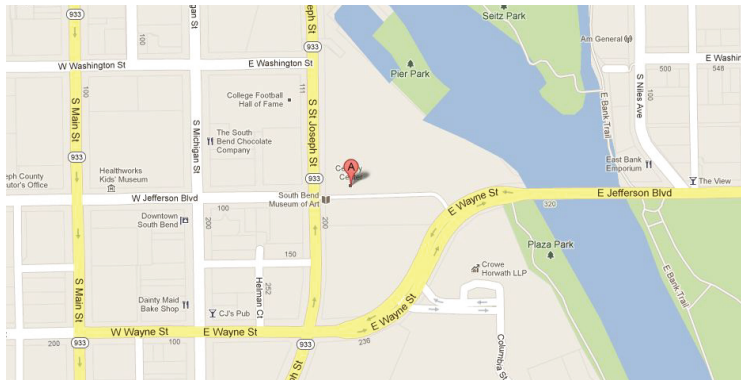

# HUGE GOLF LIQUIDATION SALE

OVER 15,000 SQ. FEET OF GOLF MERCHANDISE AT  
**LIQUIDATION PRICES**

**FRIDAY, FEBRUARY 22 (3PM - 7PM)**

**SATURDAY, FEBRUARY 23 (9AM - 3PM)**

CENTURY CENTER  
SOUTH BEND

*120 South Saint Joseph St.  
South Bend, Indiana 46601*

# CENTURY CENTER SOUTH BEND

120 South Saint Joseph St.  
South Bend, Indiana 46601

## PARKING

Parking at the Century Center is available in the 350 flat surface lot that is adjacent to the building. Additional parking is also available throughout the downtown area with flat surface lots, parking garages, and street parking. Below is a map of the parking within a short walking distance of the Century Center.